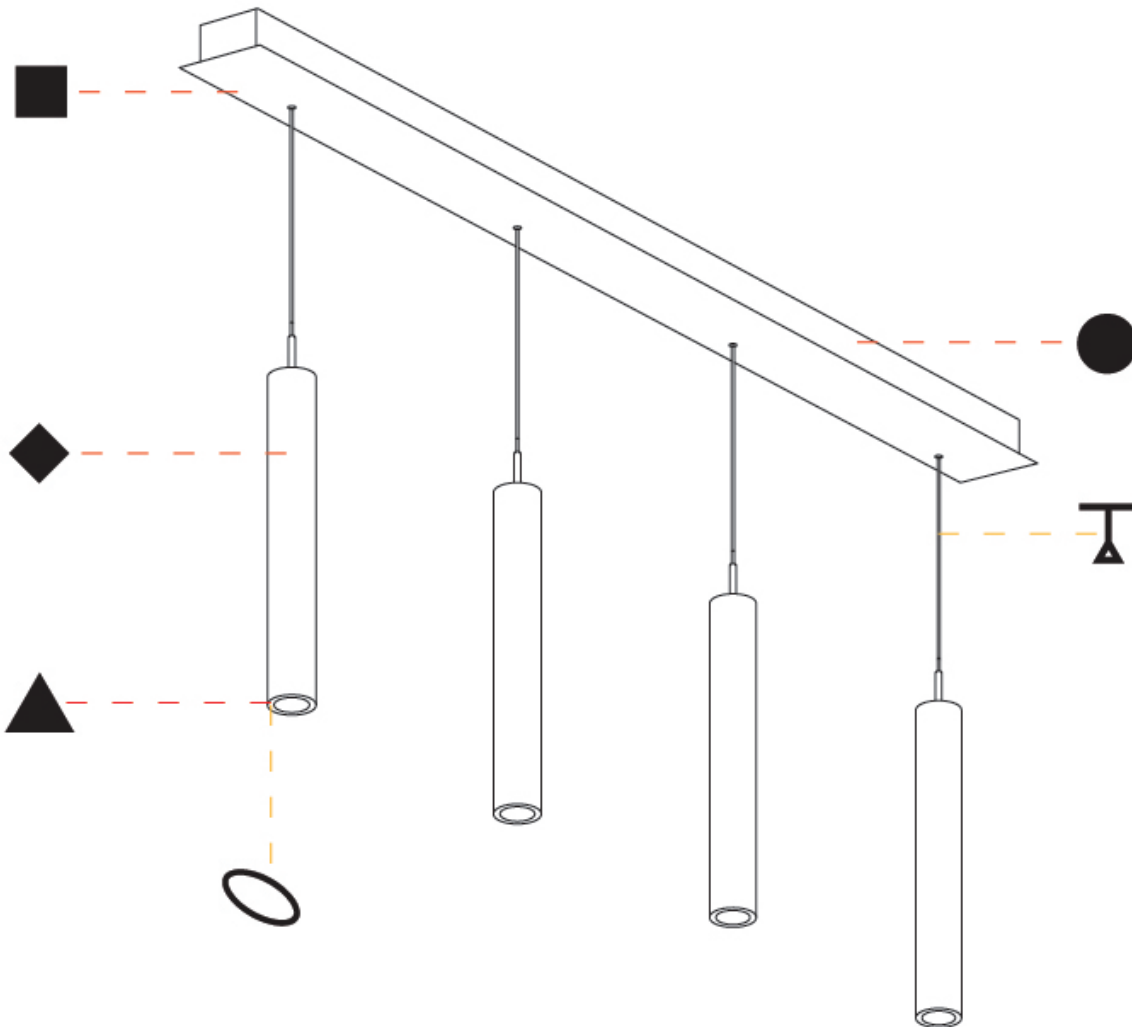

A

G-MINI CHANNEL HANGOVER SUSPENSION

A300623-

base number LED Dimming Finishes (Diamond) Finishes (Triangle) Finishes (Circle) Finish Options Shine Ring Beam Angle Options Cable Options

- To build a product code in our configurator select the specify button on the base model # product page
- To build a manual product code on this datasheet choose from the options listed below in blue font and add the suffix to the base model #